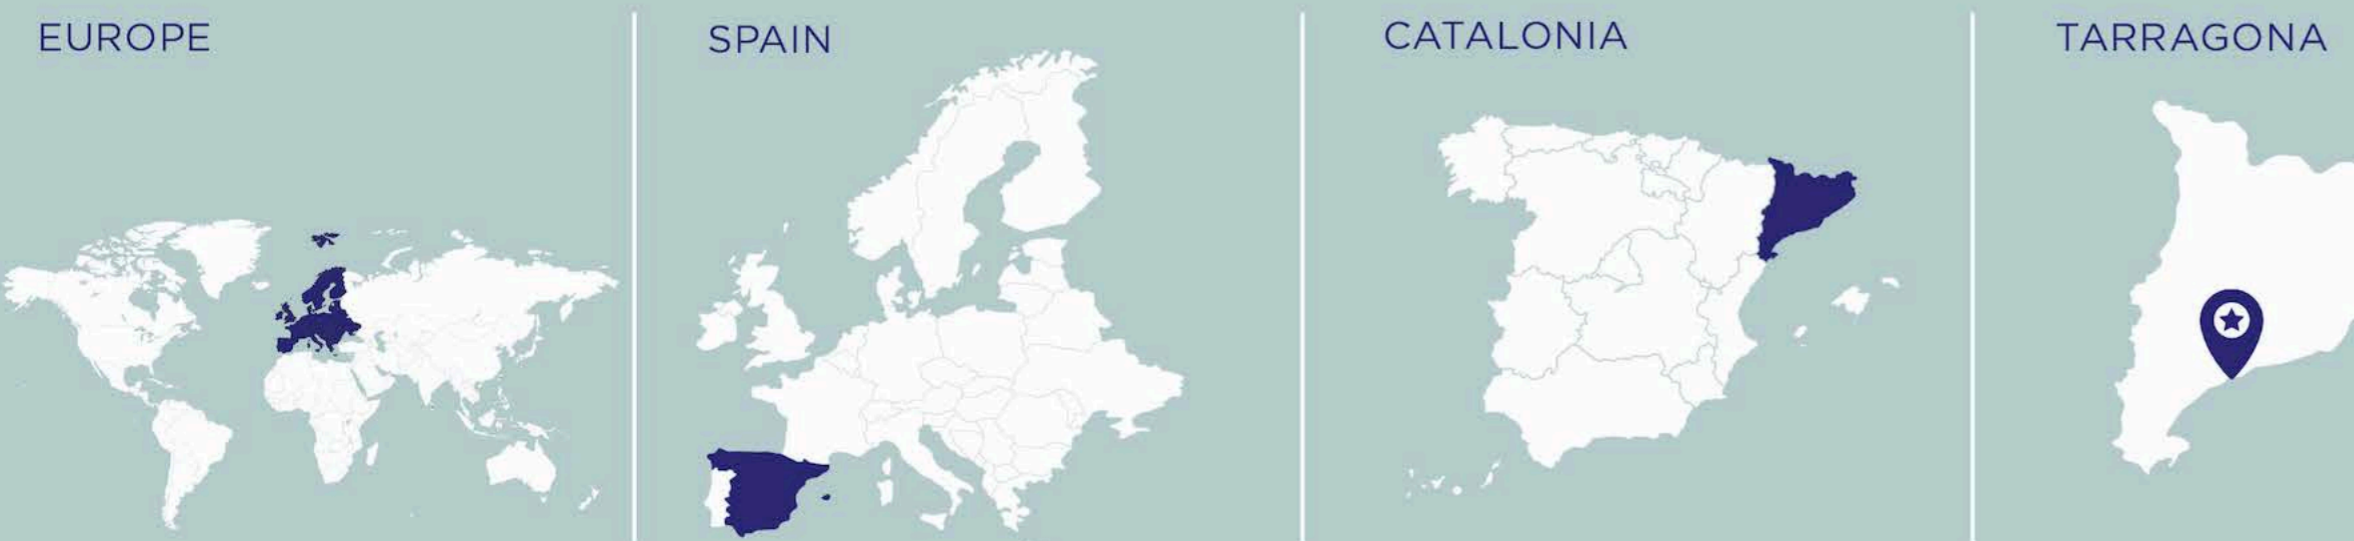

USEFUL INFORMATION

	LONG	LAT
	1° 14' E	41° 5' N
	131.507	POPULATION
	25° C	SUMMER
	10° C	WINTER

TRAFFICS

- LIQUID BULK
- VEGETABLE OILS
- IRON & STEEL
- AGRIBULK
- MINERALS
- CONTAINERS
- BREAK BULK
- GENERAL CARGO
- FRUIT & PERISHABLES
- VEHICLES
- PAPER & PULP FOREST PRODUCTS
- CRUISE TERMINAL
- LOGISTIC ACTIVITY